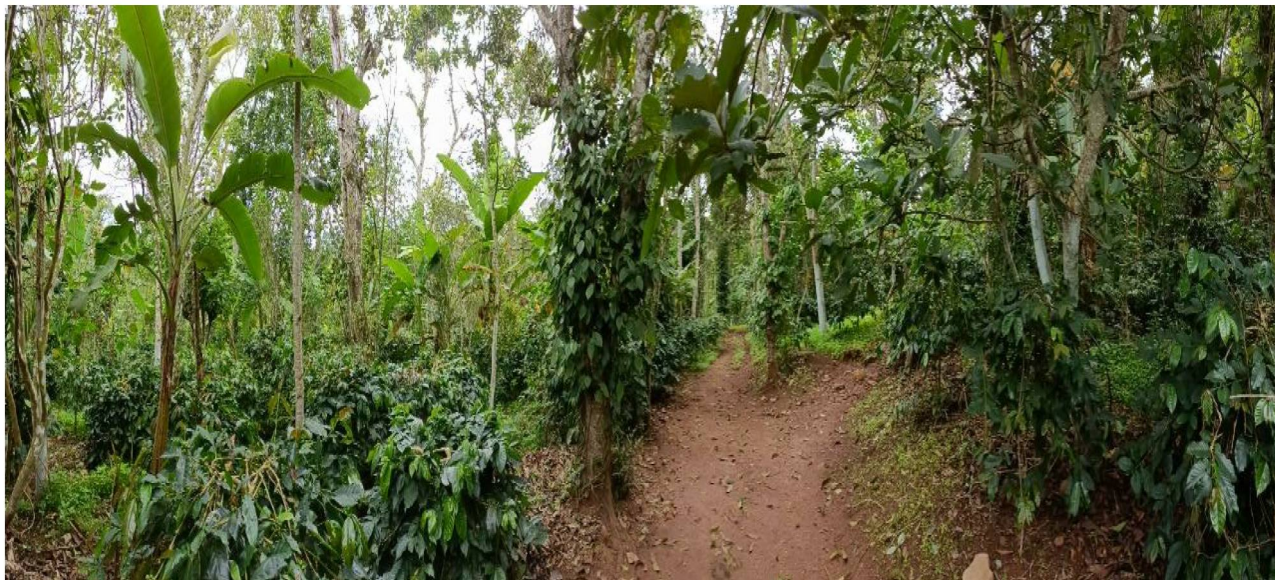

Farm Photos