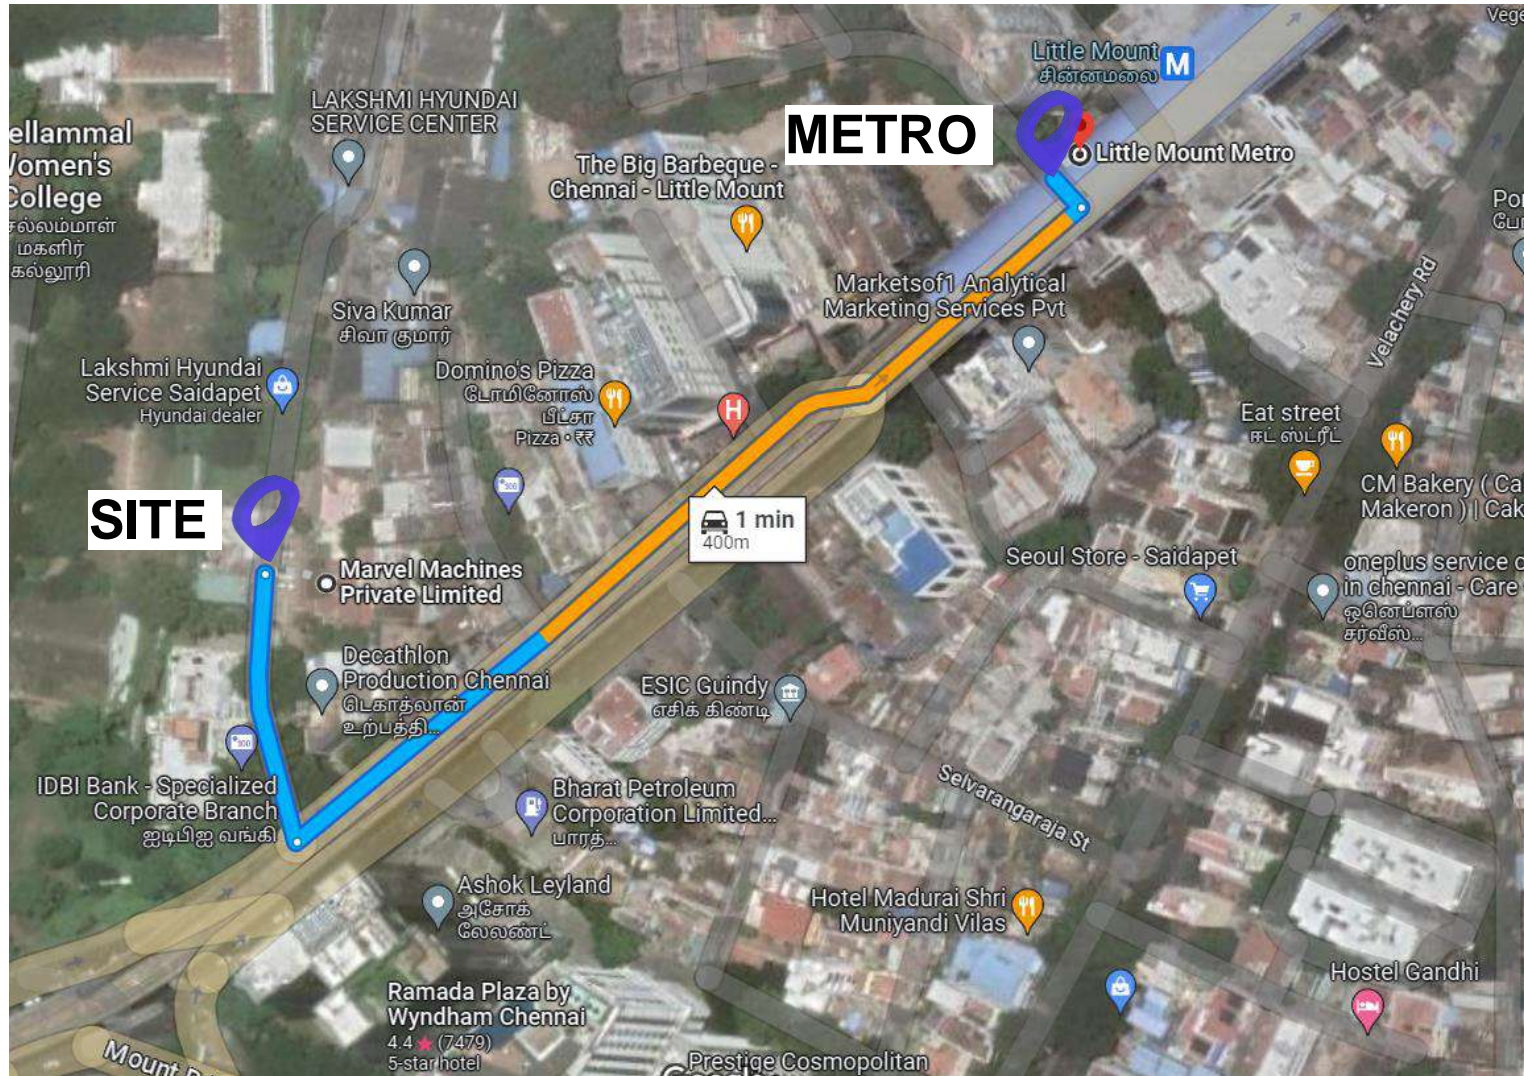

Thyocare
Thyocare
Thyocare

**INFORMATION
MEMORANDUM**

Executive Summary

- Minutes away from Anna Salai
- Situated Off Anna Salai, Opp Ashok Leyland Corporate Office in Saidapet
- Centrally Located with quick access to Little Mount Metro Station (0.5 Kms) and 10 Kms from the Air Port
- Located in the GF with Commercial Approval
- Power Supply with Commercial Power Tariff
- 4,000 Sft space available
- 14 feet clear ceiling height, permits High Stacking Options of Goods
- 900 SFt of Driveway, can be used as Loading / Unloading Bay

Location Overview

<https://goo.gl/maps/zMTRTu6XE3RyfdX9>

Distance to Air Port – 10 Kms

Closest Metro – Little Mount – 0.5 Kms

Pictures

Pictures

Pictures

Pictures