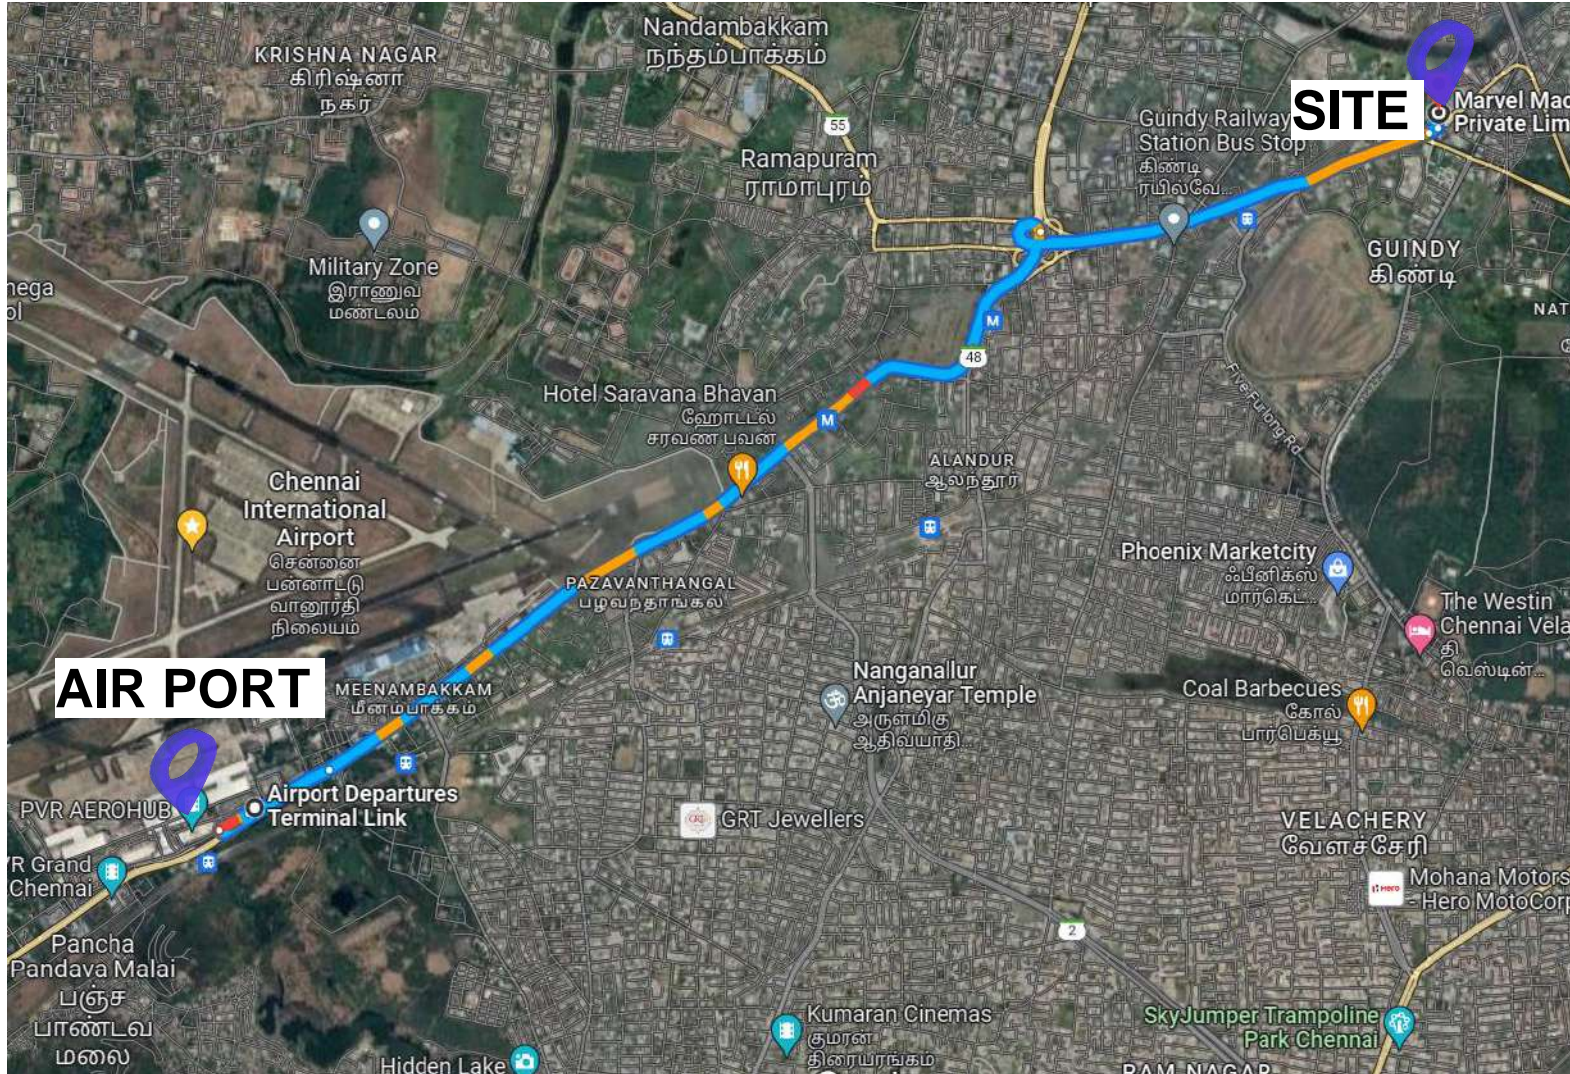

Thyocare
Thyocare
Thyocare

**INFORMATION
MEMORANDUM**

Executive Summary

- Minutes away from Anna Salai
- Situated Off Anna Salai, Opp Ashok Leyland Corporate Office in Saidapet
- Centrally Located with quick access to Little Mount Metro Station (0.5 Kms) and 10 Kms from the Air Port
- Located in the GF with Commercial Approval
- Power Supply with Commercial Power Tariff
- 4,000 Sft space available
- 14 feet clear ceiling height, permits High Stacking Options of Goods
- 900 SFt of Driveway, can be used as Loading / Unloading Bay

Location Overview

<https://goo.gl/maps/zMTRTu6XE3RyfdX9>

Distance to Air Port – 10 Kms

Closest Metro – Little Mount – 0.5 Kms

Pictures

Pictures

Pictures

Pictures