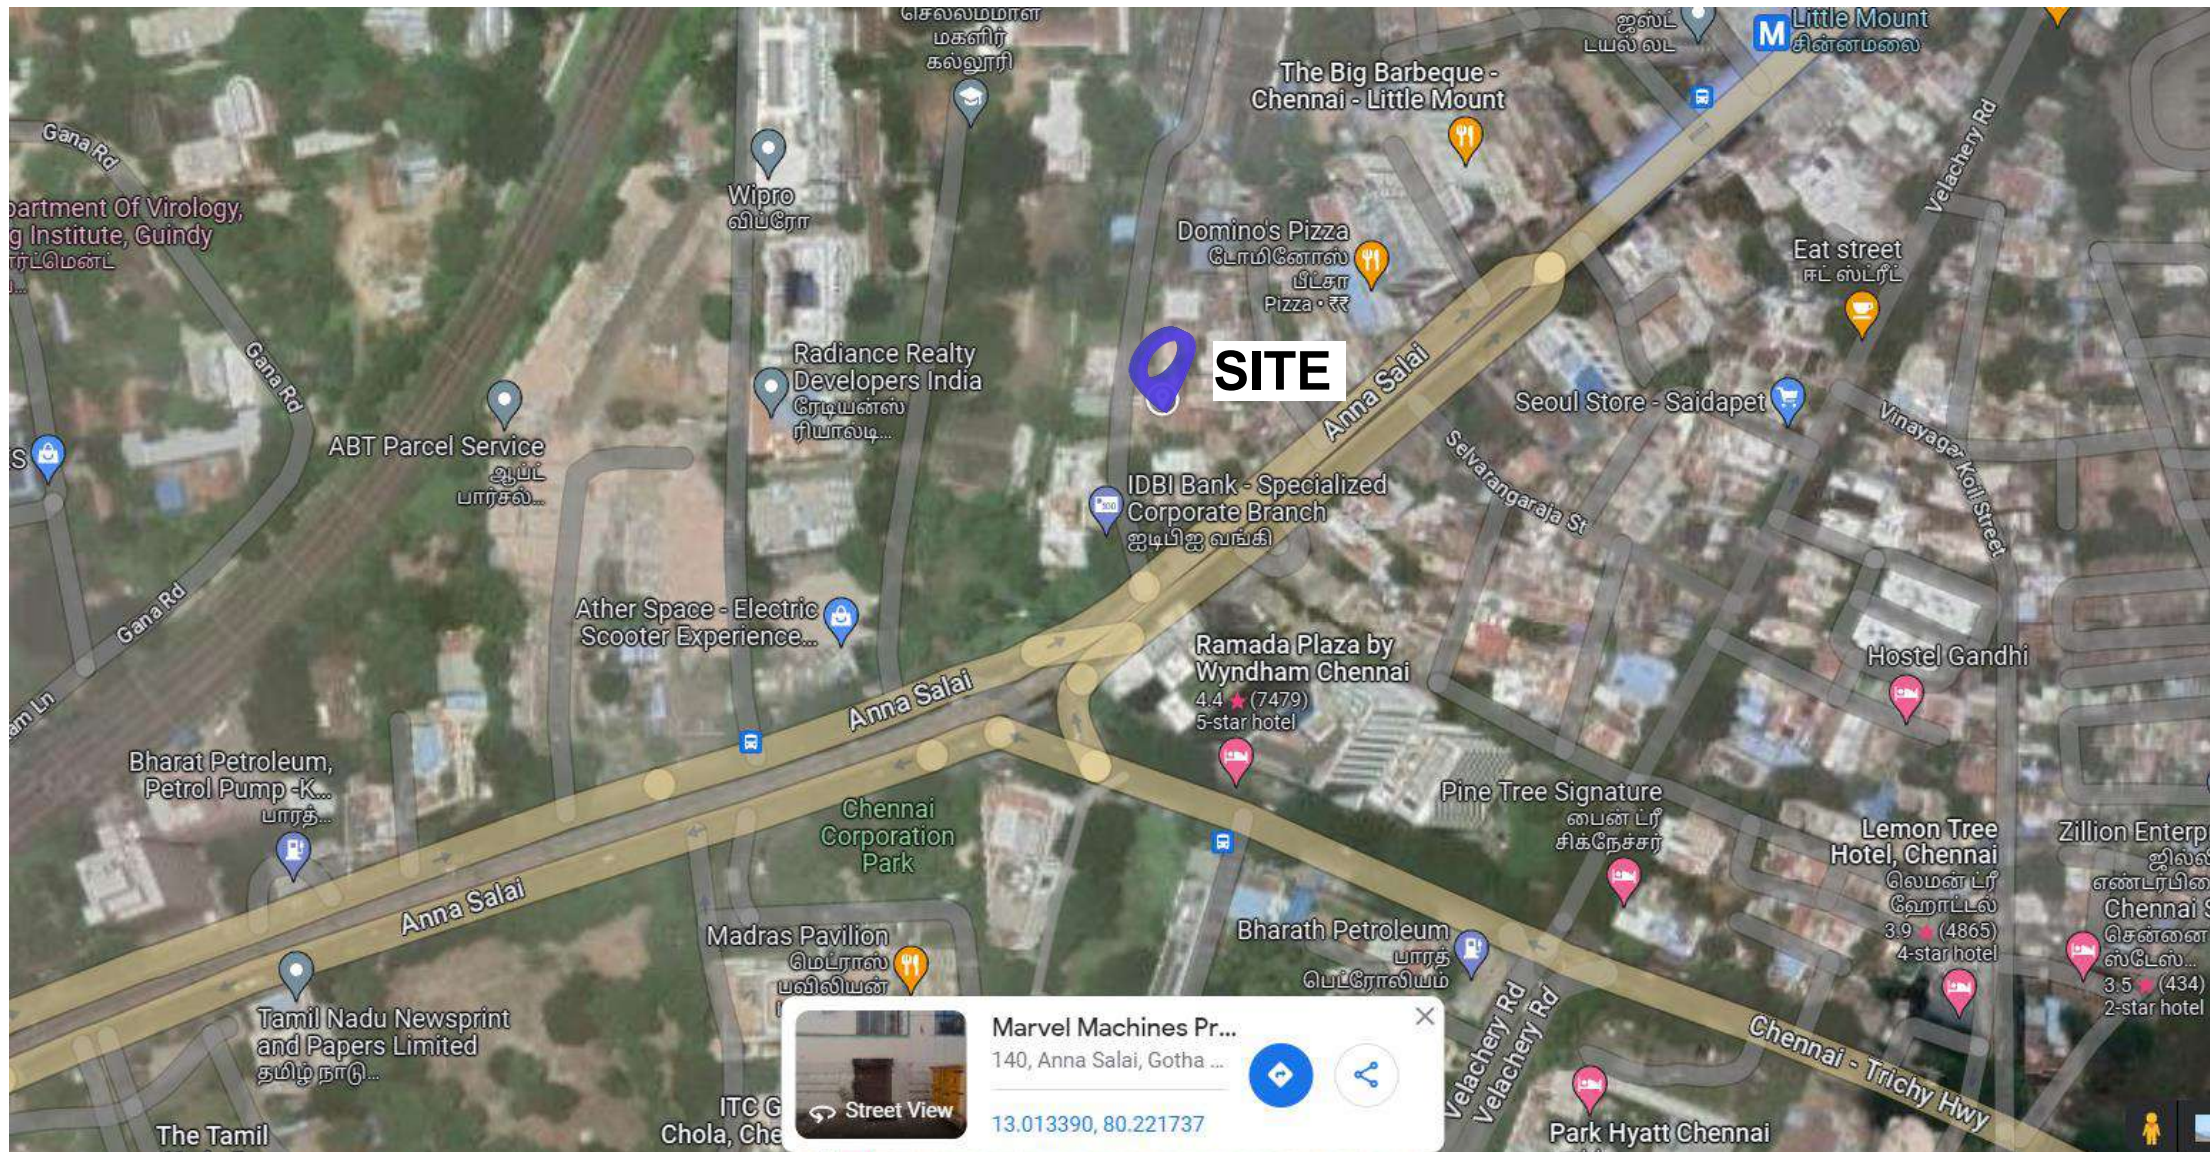

Thyocare
Thyocare
Thyocare

**INFORMATION
MEMORANDUM**

Executive Summary

- Minutes away from Anna Salai
- Situated Off Anna Salai, Opp Ashok Leyland Corporate Office in Saidapet
- Centrally Located with quick access to Little Mount Metro Station (0.5 Kms) and 10 Kms from the Air Port
- Located in the GF with Commercial Approval
- Power Supply with Commercial Power Tariff
- 4,000 Sft space available
- 14 feet clear ceiling height, permits High Stacking Options of Goods
- 900 SFt of Driveway, can be used as Loading / Unloading Bay

Location Overview

<https://goo.gl/maps/zMTRTu6XE3RyfdX9>

Distance to Air Port – 10 Kms

Closest Metro – Little Mount – 0.5 Kms

Pictures

Pictures

Pictures

Pictures