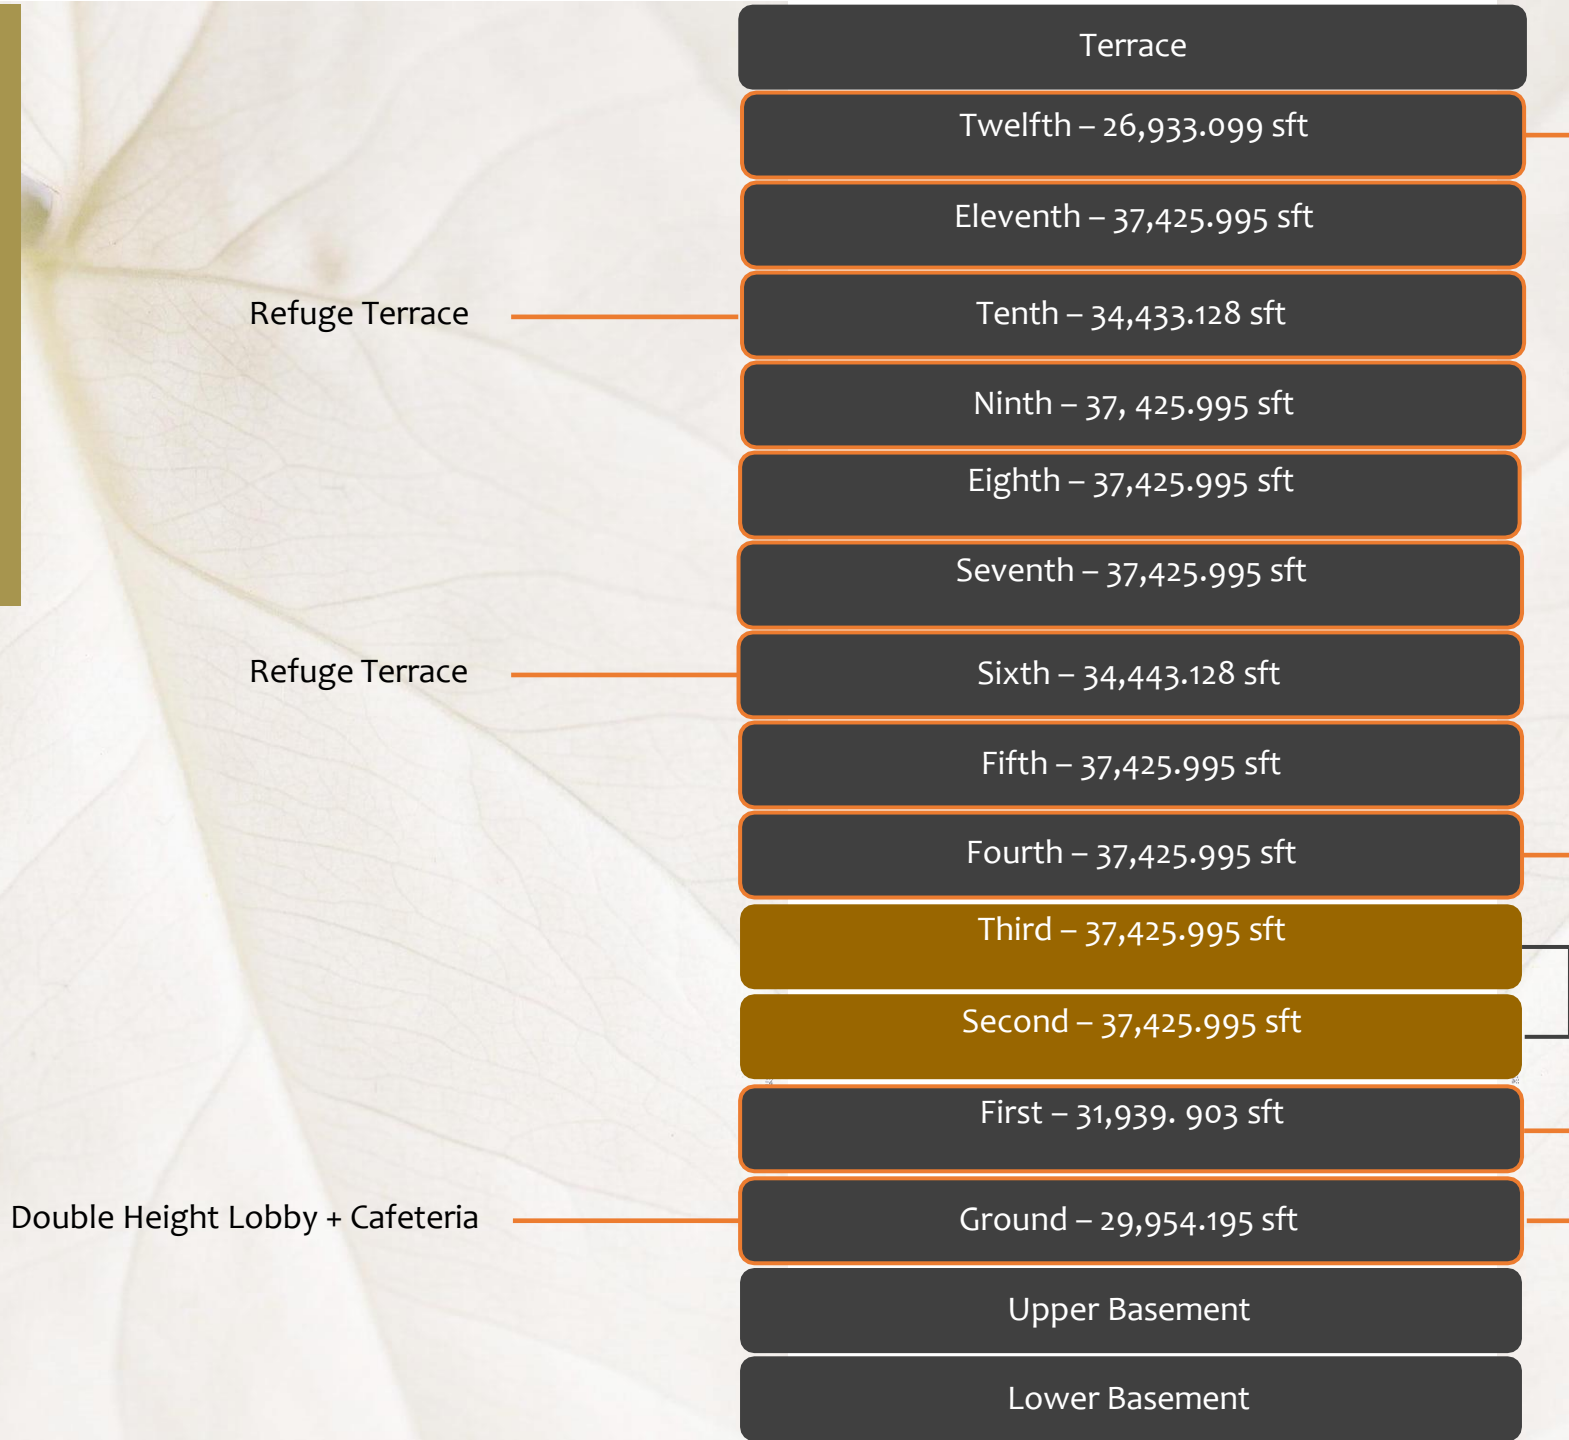

Stacking Plan

Floor Plans

Floor Plans

Floor Plans

THINK OUTSIDE THE BOX

WITH GREAT POWER COMES...
I PUT ON A 20 DAY DIET SO FAR I'VE LOST 20 POUNDS
AUTO CORRECT CAN GO STRAIGHT TO HELL
great electricity bill