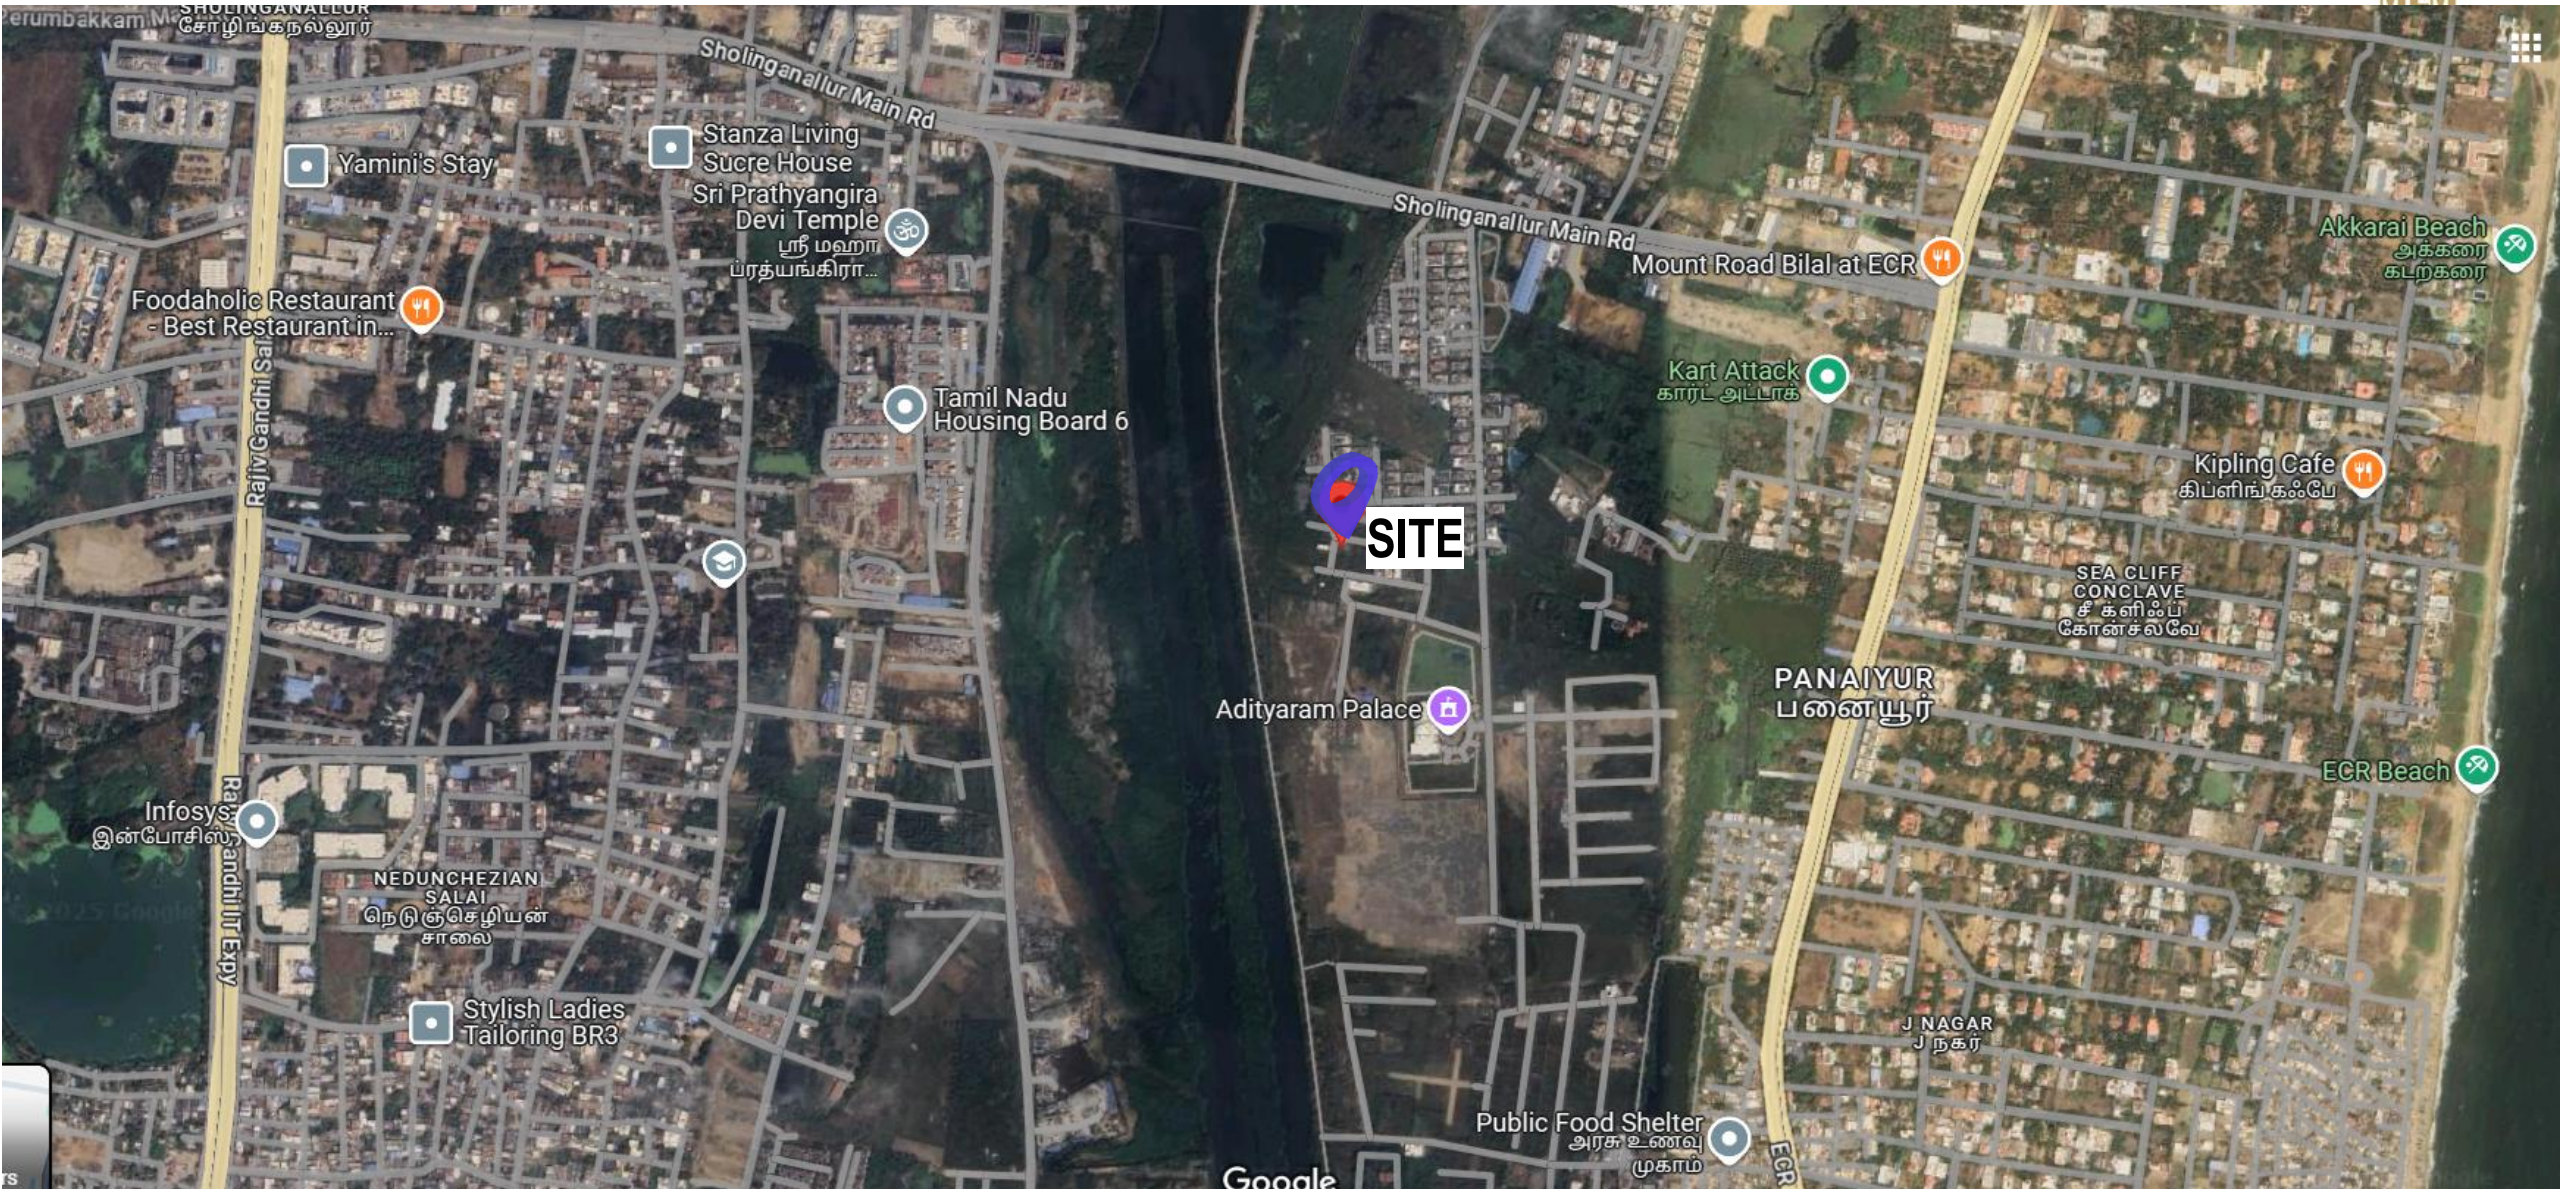

ADITYARAM
TOWNSHIP
ROAD NO: 3

Land for Sale @ Panaiyur

Location Overview

<https://maps.app.goo.gl/kUBPvy7cH9ePZV9C8>

Photos

Photos

Fact Sheet

Location	Panaiyur	Name of Layout	Adityaram Township Ph 1
Name of Road	Road No 3	Land Classification	Residential
Total Land Extent - Sft	4,788 Sft	Approval	DTCP
Total Land Extent - Grounds	1.975	Plot No	6
Shape of Property	Rectangular	Black Topped Road	Yes
Frontage along Road	76 Ft	Road Width	30 Ft
Depth of Property	65 Ft	Nature of Holding	Free Hold
Facing Direction	North	Land Mark	Near Adityaram Palace
Fencing	Compound Wall along the Perimeter		