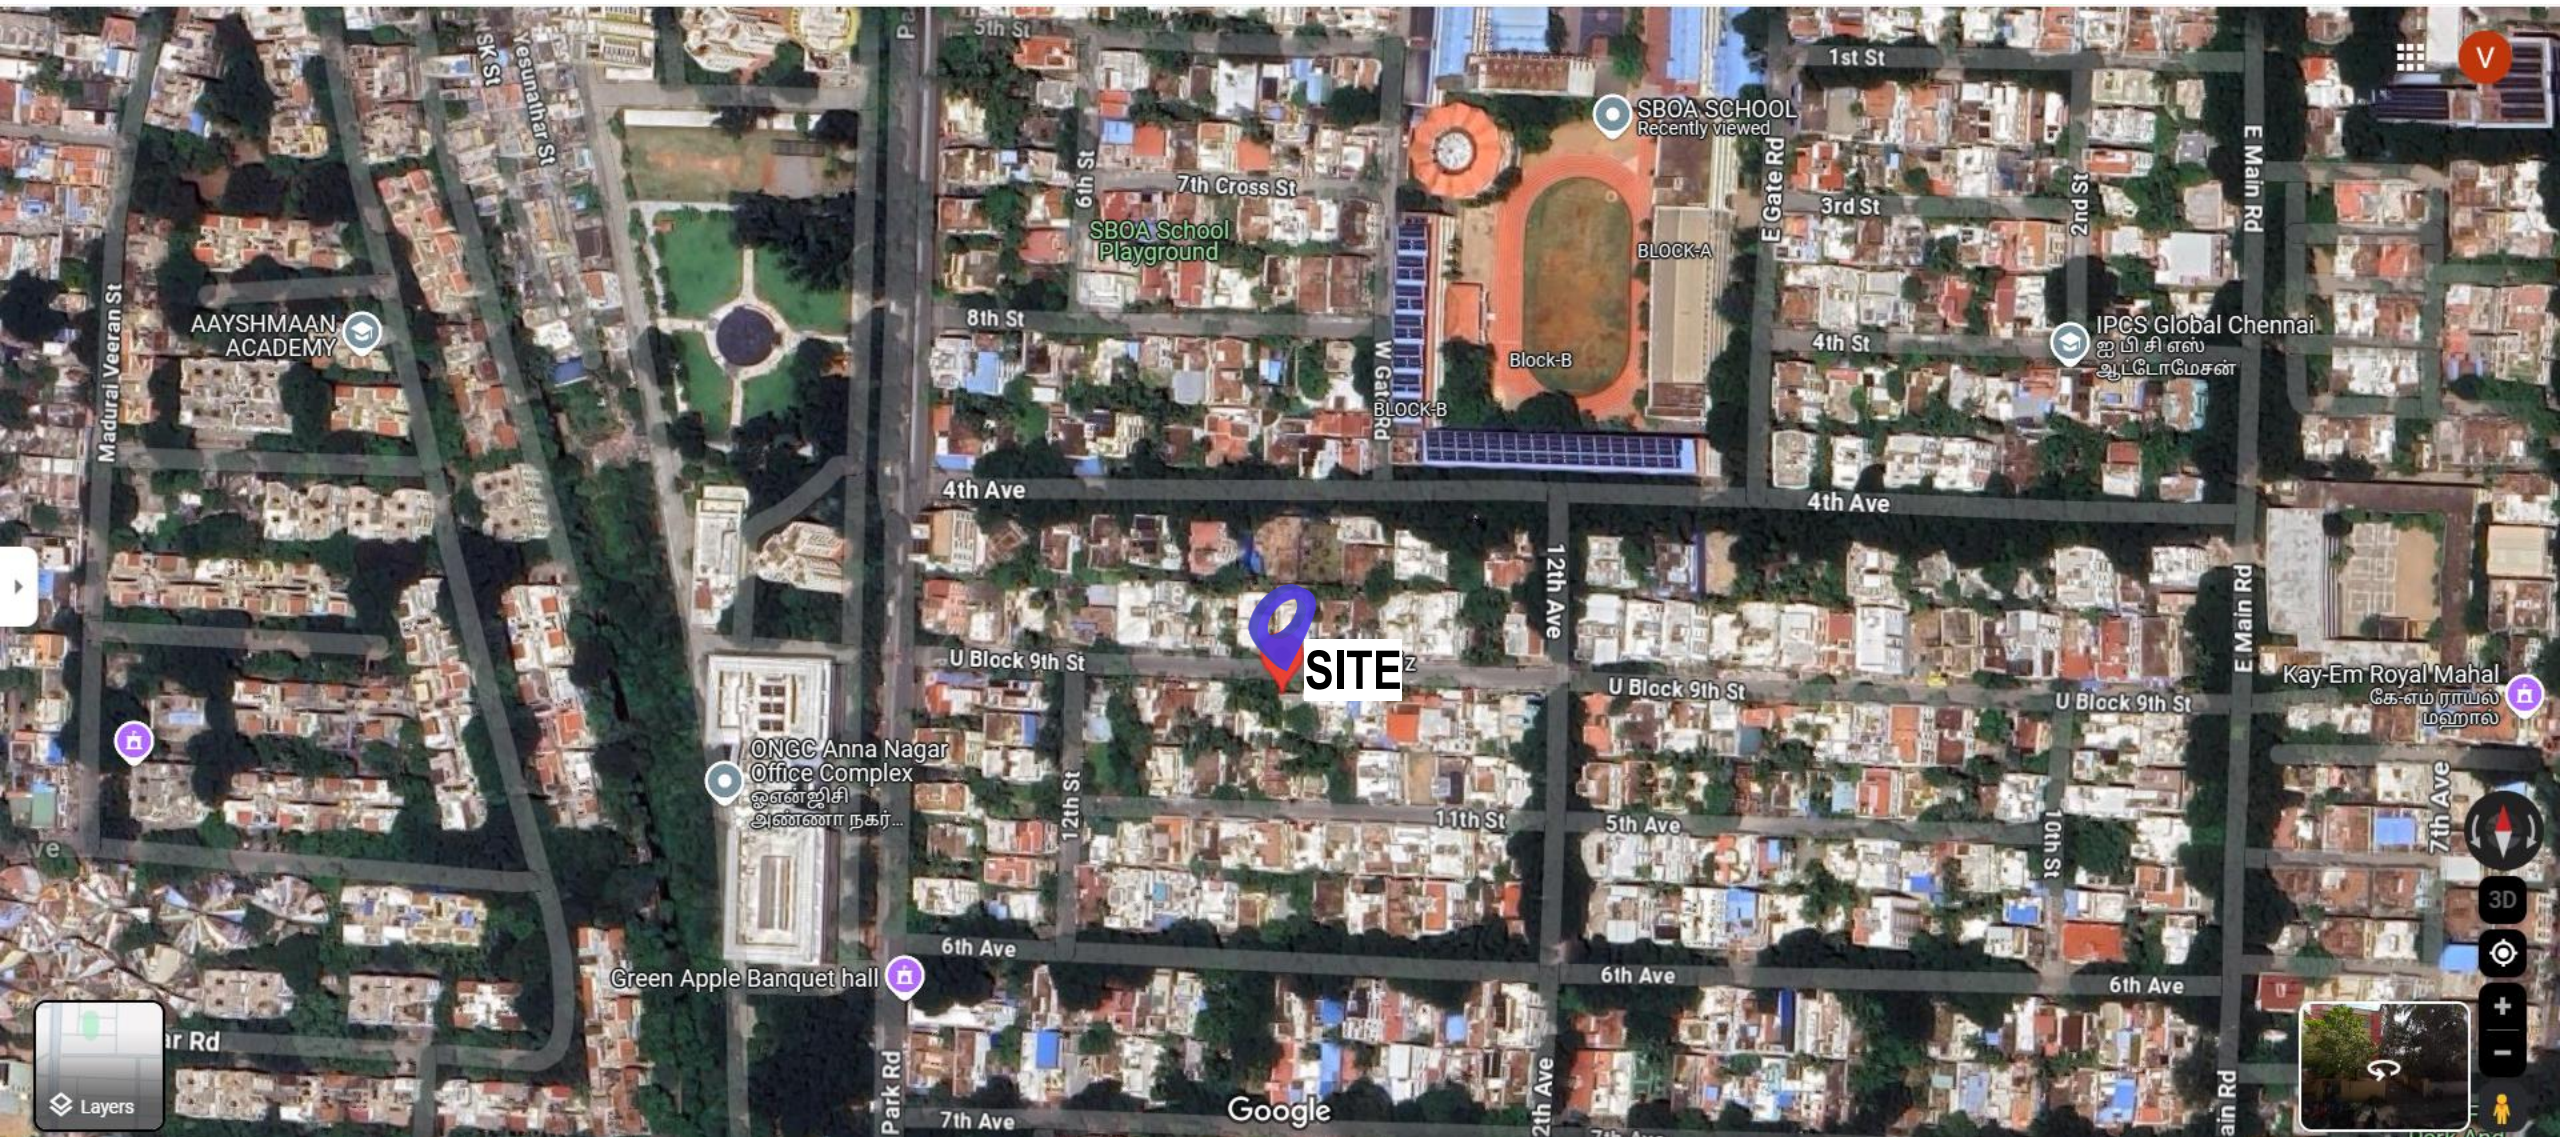

Land for Sale @ Anna Nagar

Location Overview

<https://maps.app.goo.gl/xBn1U85qCo7yz94X6>

Photos

Fact Sheet

Location	Anna Nagar West	Name of Layout	Anna Nagar Westesr Extension
Name of Road	815, 9th Street, Syndicate Bank Colony	Land Classification	Residential
Total Land Extent - Sft	3,300 Sft	Approval	Housing Board Appotment
Total Land Extent - Grounds	1.375	Plot No	815
Shape of Property	Rectangular	Black Topped Road	Yes
Frontage along Road	44 Ft	Road Width	30 Ft
Depth of Property	75 Ft	Nature of Holding	Free Hold
Facing Direction	North	Land Mark	Near SBOA School
Fencing	Compound Wall along the Perimeter		